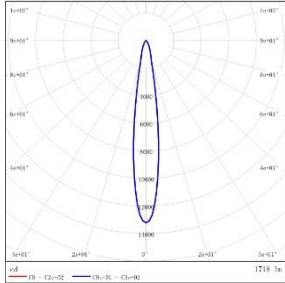

RING - MODEL: EP9NI

Spot Luminaires

WAC LIGHTING

Responsible Lighting®

PROJECT:

TYPE:

LIGHT DISTRIBUTION@3000K LUMINAIRE DATA

MODEL :	EP9NI-18EL-130BK
BEAM ANGLE:	15°
POWER:	20.5W
LUMENS:	1718 lm
CBCP:	13276 cd
EFFICACY:	84 lm /W