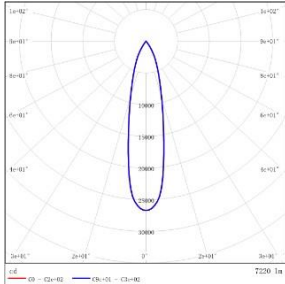

RING - MODEL: EP9LI

Spot Luminaires

WAC LIGHTING

Responsible Lighting®

PROJECT:

TYPE:

LIGHT DISTRIBUTION@3000K LUMINAIRE DATA

MODEL :	EP9LI-68EL-230BK
BEAM ANGLE:	23°
POWER:	78.0W
LUMENS:	7220 lm
CBCP:	26770 cd
EFFICACY:	92.6 lm /W

MODEL :	EP9LI-68EL-330BK
BEAM ANGLE:	35°
POWER:	77.6W
LUMENS:	6677 lm
CBCP:	13447 cd
EFFICACY:	86.0 lm /W

MODEL :	EP9LI-68EL-430BK
BEAM ANGLE:	41°
POWER:	77.4W
LUMENS:	6655 lm
CBCP:	10266 cd
EFFICACY:	85.9 lm /W