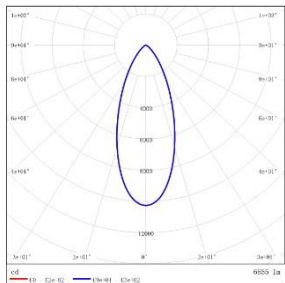

RING - MODEL: EP9LI

Spot Luminaires

WAC LIGHTING

Responsible Lighting®

PROJECT:

TYPE:

LIGHT DISTRIBUTION@3000K LUMINAIRE DATA

MODEL :	EP9LI-68EL-230BK
BEAM ANGLE:	23°
POWER:	78.0W
LUMENS:	7220 lm
CBCP:	26770 cd
EFFICACY:	92.6 lm /W

MODEL :	EP9LI-68EL-330BK
BEAM ANGLE:	35°
POWER:	77.6W
LUMENS:	6677 lm
CBCP:	13447 cd
EFFICACY:	86.0 lm /W

MODEL :	EP9LI-68EL-430BK
BEAM ANGLE:	41°
POWER:	77.4W
LUMENS:	6655 lm
CBCP:	10266 cd
EFFICACY:	85.9 lm /W