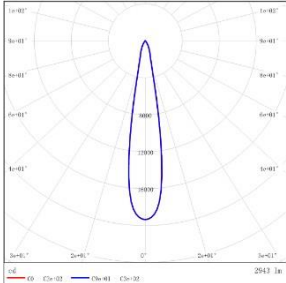

RING - MODEL: EP9SI

Spot Luminaires

WAC LIGHTING

Responsible Lighting®

PROJECT:

TYPE:

LIGHT DISTRIBUTION@3000K LUMINAIRE DATA

MODEL : EP9SI-32EL-130BK

BEAM ANGLE: 18°

POWER: 37.8W

LUMENS: 2943 lm

CBCP: 19372 cd

EFFICACY: 77.9 lm /W