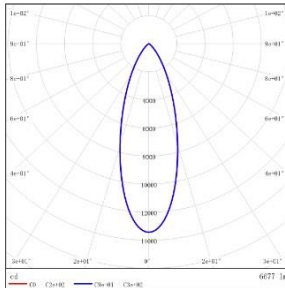

RING - MODEL: EP9LI

Spot Luminaires

WAC LIGHTING

Responsible Lighting®

PROJECT:

TYPE:

LIGHT DISTRIBUTION@3000K LUMINAIRE DATA

MODEL :	EP9LI-68EL-230BK
BEAM ANGLE:	23°
POWER:	78.0W
LUMENS:	7220 lm
CBCP:	26770 cd
EFFICACY:	92.6 lm /W

MODEL :	EP9LI-68EL-330BK
BEAM ANGLE:	35°
POWER:	77.6W
LUMENS:	6677 lm
CBCP:	13447 cd
EFFICACY:	86.0 lm /W

MODEL :	EP9LI-68EL-430BK
BEAM ANGLE:	41°
POWER:	77.4W
LUMENS:	6655 lm
CBCP:	10266 cd
EFFICACY:	85.9 lm /W