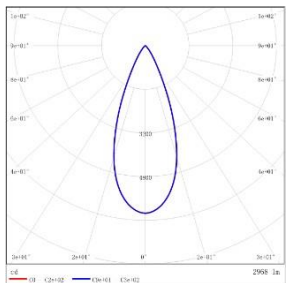

BEAM ANGLE: 18°

POWER: 37.8W

LUMENS: 2943 lm

CBCP: 19372 cd

EFFICACY: 77.9 lm /W

MODEL : EP9SI-32EL-230BK

BEAM ANGLE: 27°

POWER: 37.6W

LUMENS: 2938 lm

CBCP: 10461 cd

EFFICACY: 78.1 lm /W

MODEL : EP9SI-32EL-330BK

BEAM ANGLE: 39°

POWER: 37.9W

LUMENS: 2968 lm

CBCP: 6156 cd