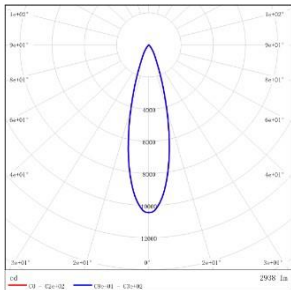

BEAM ANGLE: 18°

POWER: 37.8W

LUMENS: 2943 lm

CBCP: 19372 cd

EFFICACY: 77.9 lm /W

MODEL : EP9SI-32EL-230BK

BEAM ANGLE: 27°

POWER: 37.6W