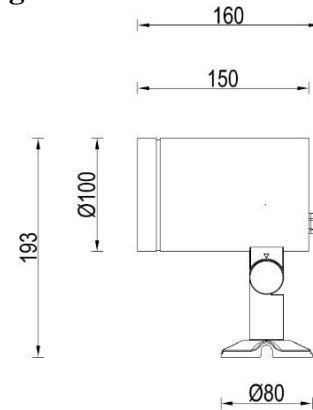

Line Drawing

Product Description

The Ring series floodlights are professional LED floodlights designed by WAC for high-end outdoor lighting venues. The lamp body has a compact size, utilizing effective heat dissipation to extend the lifespan of the LED. The concise appearance and high-performance optical performance highlight the environment more. The Ring series features multiple sizes and the latest LED technology, allowing for precise adjustment of steering in both vertical and horizontal directions. Can be applied to projection areas such as building facades, landscapes, sculptures, etc

Product Features

- Body Material: Aluminum alloy lamp body
- Optical System: Reflect
- Finish: Static electricity powder coating
- Adjustable Angle: Horizontal 0°~330°; Vertical -30°~90°
- Accessories: anti-glare hood
- Certification: CCC
- IP Rating: IP65
- Insulation Level: Class I
- Operating Temperature: -20°C~50°C

Product Specifications

- light source: COB
- Light source power: 32W Max
- Source Lm: 2968lm
- LED Lifetime: >50000h-L70 /B10-Ta25°C(LM-80/TM-21)
- CCT/CRI: 2700K/3000K/ 4000K , Ra90
- SDCM:3 SDCM
- Input: 220V/AC
- Dimming: ON-OFF / DMX512
- Net Weight: 1.5Kg without packing

Ordering model

Model	Power	LEDs (quantity)	Max Lumens (lm)	Control Systems	Beam	CCT	Finish
EP9SI	32 32W(Max)	COB	2968	EL ON-OFF 220V AC Power Supply	1 18°	27 2700K	BK Black
				ML DMX512 220V AC Power Supply	2 27°	30 3000K	
					3 39°	40 4000K	

Example: EP9SI-32EL-130BK

WAC Lighting
www.waclighting.com (US)
www.waclighting.com.cn (China)

Headquarters
44 Harbor Park Drive • Port Washington, NY
Phone (516) 515.5000 • Fax (516) 515.5050

WAC Lighting Technology (Shanghai) Co., Ltd
14, Lane 299, Bi Sheng Road, Shanghai 201204
Phone (86.21) 3393.3558 • Fax (86.21) 3362.1598

WAC Lighting reserves the right to periodically design and update products.2024-01-24