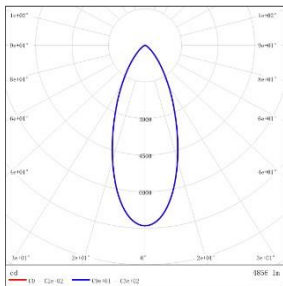

RING - MODEL: EP9MI

Spot Luminaires

WAC LIGHTING

Responsible Lighting®

PROJECT:

TYPE:

LIGHT DISTRIBUTION@3000K LUMINAIRE DATA

MODEL :	EP9MI-47EL-230BK
BEAM ANGLE :	23°
POWER :	52.9W
LUMENS :	5205 lm
CBCP :	18886 cd
EFFICACY :	98.4 lm /W

MODEL :	EP9MI-47EL-330BK
BEAM ANGLE :	35°
POWER :	53.4W
LUMENS :	4965 lm
CBCP :	9908 cd
EFFICACY :	93.0 lm /W

MODEL :	EP9MI-47EL-430BK
BEAM ANGLE :	41°
POWER :	53.0W
LUMENS :	4856 lm
CBCP :	7404 cd
EFFICACY :	91.6 lm /W