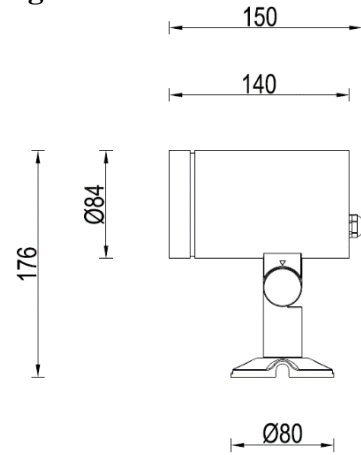

Line Drawing

Product Description

The Ring series floodlights are professional LED floodlights designed by WAC for high-end outdoor lighting venues. The lamp body has a compact size, utilizing effective heat dissipation to extend the lifespan of the LED. The concise appearance and high-performance optical performance highlight the environment more. The Ring series features multiple sizes and the latest LED technology, allowing for precise adjustment of steering in both vertical and horizontal directions. Can be applied to projection areas such as building facades, landscapes, sculptures, etc

Product Features

- Body Material: Aluminum alloy lamp body
- Optical System: Reflect
- Finish: Static electricity powder coating
- Adjustable Angle: Horizontal 0°~330°; Vertical -30°~90°
- Accessories: anti-glare hood
- Certification: CCC
- IP Rating: IP65
- Insulation Level: Class I
- Operating Temperature: -20°C~50°C

Product Specifications

- light source: COB
- Light source power: 18W Max
- Source Lm: 1718lm
- LED Lifetime: >50000h-L70 /B10-Ta25°C(LM-80/TM-21)
- CCT/CRI: 2700K/3000K/ 4000K , Ra90
- SDCM:3 SDCM
- Input: 220V/AC
- Dimming: ON-OFF / DMX512
- Net Weight: 1.0Kg without packing

Ordering model

Model	Power	LEDs (quantity)	Max Lumens (lm)	Control Systems	Beam	CCT	Finish
EP9NI	18 18W(Max)	COB	1718	EL ON-OFF	1 15° 2 29° 4 41°	27 2700K 30 3000K 40 4000K	BK Black
				220V AC Power Supply			
				ML DMX512			
				220V AC Power Supply			

Example: EP9NI-18EL-130BK

WAC Lighting
www.waclighting.com (US)
www.waclighting.com.cn (China)

Headquarters
44 Harbor Park Drive • Port Washington, NY
Phone (516) 515.5000 • Fax (516) 515.5050

WAC Lighting Technology (Shanghai) Co., Ltd
14, Lane 299, Bi Sheng Road, Shanghai 201204
Phone (86.21) 3393.3558 • Fax (86.21) 3362.1598

WAC Lighting reserves the right to periodically design and update products.2024-01-24