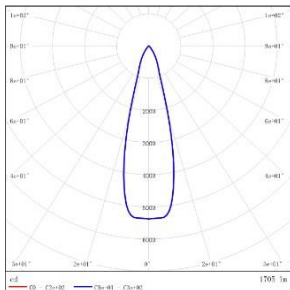

RING - MODEL: EP9NI

Spot Luminaires

WAC LIGHTING

Responsible Lighting®

PROJECT:

TYPE:

LIGHT DISTRIBUTION@3000K LUMINAIRE DATA

MODEL :	EP9NI-18EL-130BK
BEAM ANGLE:	15°
POWER:	20.5W
LUMENS:	1718 lm
CBCP:	13276 cd
EFFICACY:	84 lm /W

MODEL :	EP9NI-18EL-230BK
BEAM ANGLE:	29°
POWER:	20.4W
LUMENS:	1705 lm
CBCP:	5500 cd
EFFICACY:	83.4 lm /W

MODEL :	EP9NI-18EL-430BK
BEAM ANGLE:	41°
POWER:	20.4W
LUMENS:	1699 lm
CBCP:	2955 cd
EFFICACY:	83.2 lm /W