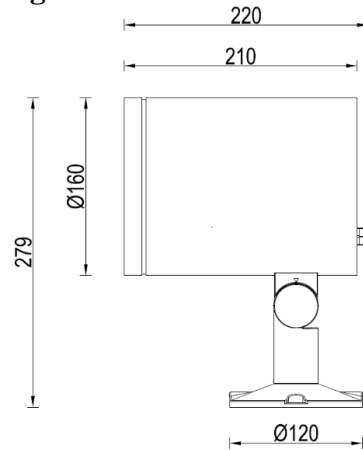

RING - MODEL: EP9LI

Spot Luminaires

WAC LIGHTING

Responsible Lighting®

PROJECT:

TYPE:

Product Image

Line Drawing