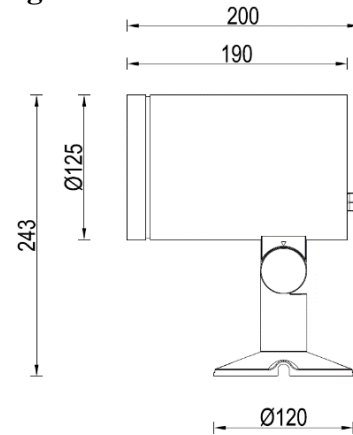

Line Drawing

Product Description

The Ring series floodlights are professional LED floodlights designed by WAC for high-end outdoor lighting venues. The lamp body has a compact size, utilizing effective heat dissipation to extend the lifespan of the LED. The concise appearance and high-performance optical performance highlight the environment more. The Ring series features multiple sizes and the latest LED technology, allowing for precise adjustment of steering in both vertical and horizontal directions. Can be applied to projection areas such as building facades, landscapes, sculptures, etc

Product Features

- Body Material: Aluminum alloy lamp body
- Optical System: Reflect
- Finish: Static electricity powder coating
- Adjustable Angle: Horizontal 0°~330°; Vertical -30°~90°
- Accessories: anti-glare hood
- Certification: CCC
- IP Rating: IP65
- Insulation Level: Class I
- Operating Temperature: -20°C~50°C

Product Specifications

- light source: COB
- Light source power: 47W Max
- Source Lm: 5205lm
- LED Lifetime: >50000h-L70 /B10-Ta25°C(LM-80/TM-21)
- CCT/CRI: 2700K/3000K/ 4000K , Ra90
- SDCM:3 SDCM
- Input: 220V/AC
- Dimming: ON-OFF / DMX512
- Net Weight: 2.5Kg without packing

Ordering model

Model	Power	LEDs (quantity)	Max Lumens (lm)	Control Systems	Beam	CCT	Finish
EP9MI	47 47W(Max)	COB	5205	EL ON-OFF	2 23° 3 35° 4 41°	27 2700K	BK Black
				220V AC Power Supply		30 3000K	
				ML DMX512		40 4000K	
				220V AC Power Supply			

Example: EP9MI-47EL-230BK

WAC Lighting
www.waclighting.com (US)
www.waclighting.com.cn (China)

Headquarters
44 Harbor Park Drive • Port Washington, NY
Phone (516) 515.5000 • Fax (516) 515.5050

WAC Lighting Technology (Shanghai) Co., Ltd
14, Lane 299, Bi Sheng Road, Shanghai 201204
Phone (86.21) 3393.3558 • Fax (86.21) 3362.1598